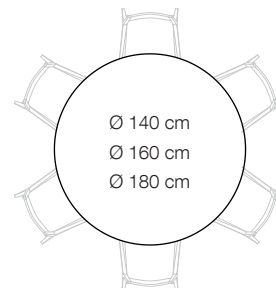

6 SEATS | LUGARES

CHAIR WITH ARMS | CADEIRA COM BRAÇOS