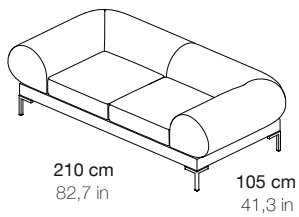

Gema

branca

1 SEATER

2 SEATER

2 SEATER + TABLE

2 SEATER

3 SEATER

Gema

Seat height: 40 cm | 15,7 in

Arm and back height: 68 cm | 26,8 in