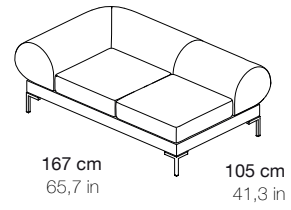

Gema

branca

1 SEATER

2 SEATER

2 SEATER + TABLE

2 SEATER

3 SEATER

Gema

Seat height: 40 cm | 15,7 in

Arm and back height: 68 cm | 26,8 in