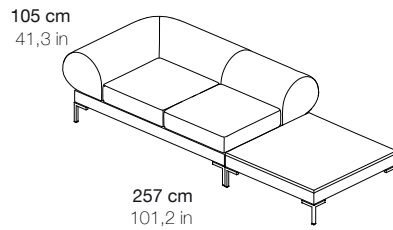

Gema

branca

1 SEATER

2 SEATER

2 SEATER + TABLE

2 SEATER

3 SEATER

Gema

Seat height: 40 cm | 15,7 in

Arm and back height: 68 cm | 26,8 in