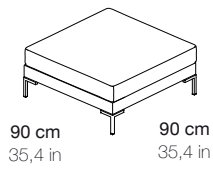

Gema

branca

1 SEATER

2 SEATER

2 SEATER + TABLE

2 SEATER

3 SEATER

Gema

Seat height: 40 cm | 15,7 in

Arm and back height: 68 cm | 26,8 in