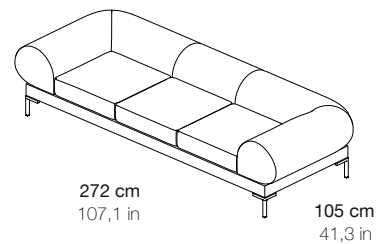

Gema

branca

1 SEATER

2 SEATER

2 SEATER + TABLE

2 SEATER

3 SEATER

Gema

Seat height: 40 cm | 15,7 in

Arm and back height: 68 cm | 26,8 in