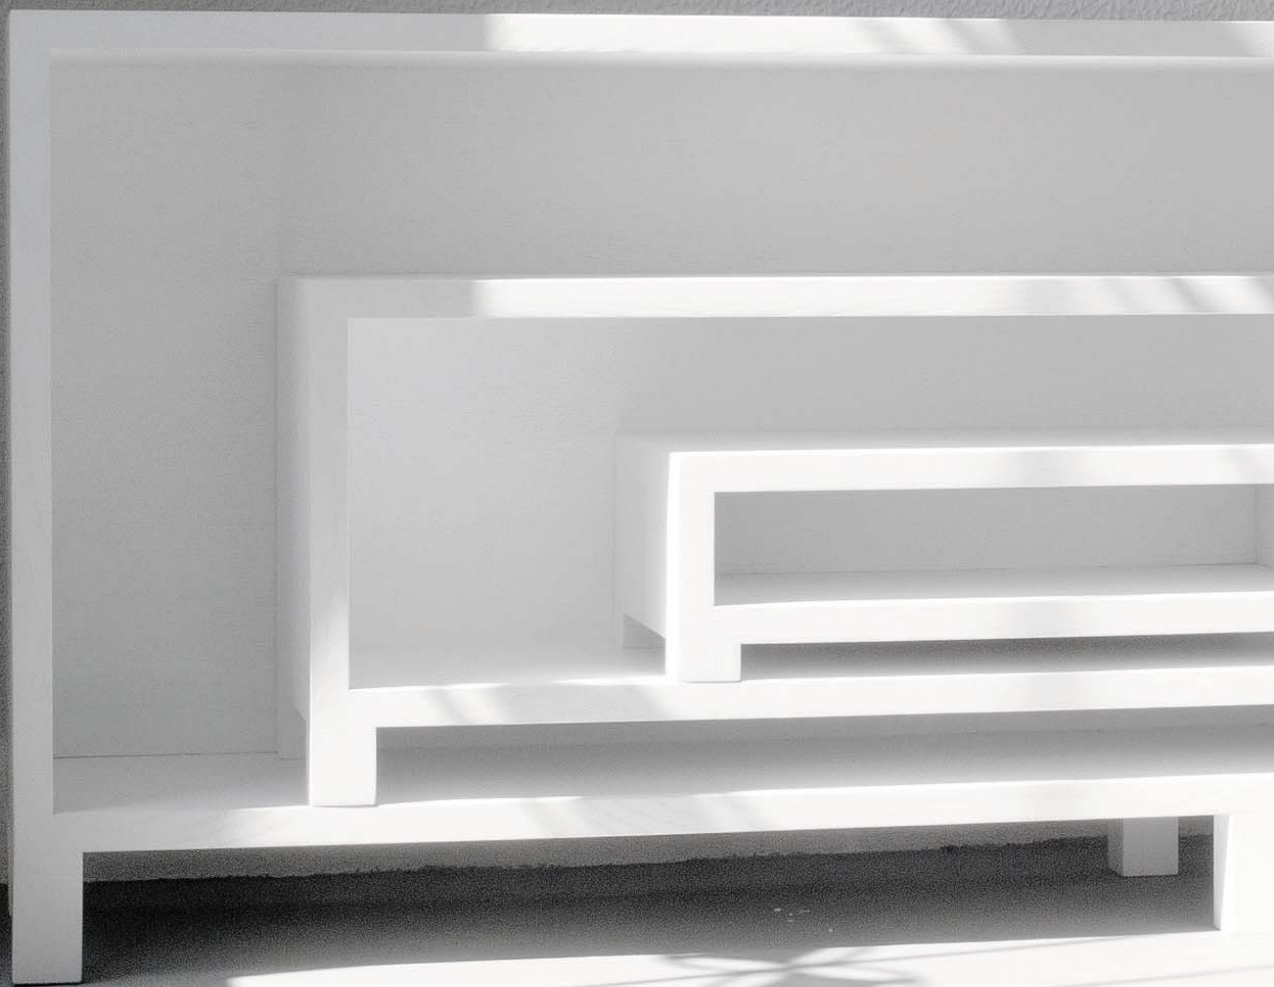

ORA

branca®

Ora

Ora

Storage

Design: Marco Sousa Santos

Brand Name: Branca-lisboa

Year: 2011

Material: Ash wood

Finish: Stained white

Size:

O.A: $78 \frac{47}{64}$ (L) x $15 \frac{3}{4}$ (W) x $29 \frac{17}{32}$ (H) in

O.B: $55 \frac{1}{8}$ (L) x $14 \frac{9}{16}$ (W) x $16 \frac{9}{64}$ (H) in

O.C: $23 \frac{5}{8}$ (L) x $13 \frac{25}{64}$ (W) x $7 \frac{3}{32}$ (H) in

Rangement

Design: Marco Sousa Santos

Marque: Branca-lisboa

Année: 2011

Matériau: Frêne massif

Finition: Teinté blanc

Dimensions:

O.A: 200 (L) x 40 (L) x 75 (H) cm