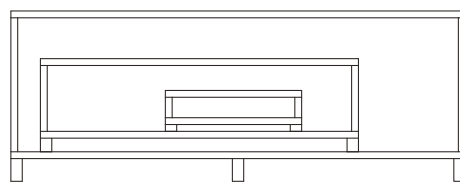

Material: Ash wood

Finish: Stained white

Size:

O.A: $78 \frac{47}{64}$ (L) x $15 \frac{3}{4}$ (W) x $29 \frac{17}{32}$ (H) in

O.B: $55 \frac{1}{8}$ (L) x $14 \frac{9}{16}$ (W) x $16 \frac{9}{64}$ (H) in

O.C: $23 \frac{5}{8}$ (L) x $13 \frac{25}{64}$ (W) x $7 \frac{3}{32}$ (H) in

Rangement

Design: Marco Sousa Santos

Marque: Branca-lisboa

Année: 2011

Matériau: Frêne massif

Finition: Teinté blanc

Dimensions:

O.A: 200 (L) x 40 (L) x 75 (H) cm

O.B: 140 (L) x 37 (L) x 41 (H) cm

O.C: 60 (L) x 34 (L) x 18 (H) cm

40 CM
 $15 \frac{3}{4}$

200 CM
 $78 \frac{47}{64}$

75 CM
 $29 \frac{17}{32}$