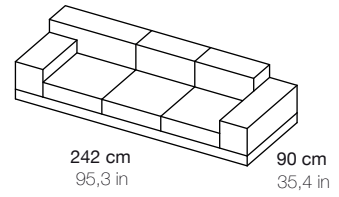

Stereo

branca

1 SEATER

2 SEATER

3 SEATER

3 SEATER + CHAISE

4 SEATER

Stereo

Seat height: 40 cm | 15,7 in

Arm height: 56 cm | 22 in

Back height: 69 cm | 27,2 in

*Cushions on request