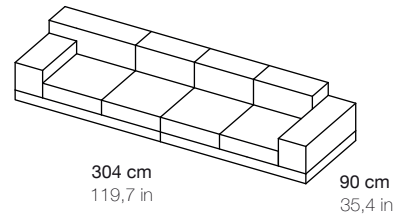

Stereo

branca

1 SEATER

2 SEATER

3 SEATER

3 SEATER + CHAISE

4 SEATER

Stereo

Seat height: 40 cm | 15,7 in

Arm height: 56 cm | 22 in

Back height: 69 cm | 27,2 in

*Cushions on request