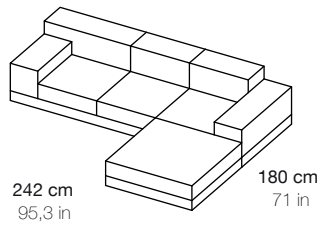

Stereo

branca

1 SEATER

2 SEATER

3 SEATER

3 SEATER + CHAISE

4 SEATER

Stereo

Seat height: 40 cm | 15,7 in

Arm height: 56 cm | 22 in

Back height: 69 cm | 27,2 in

*Cushions on request