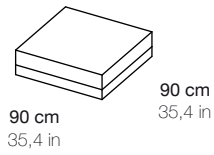

Stereo

branca

1 SEATER

2 SEATER

3 SEATER

3 SEATER + CHAISE

4 SEATER

Stereo

Seat height: 40 cm | 15,7 in

Arm height: 56 cm | 22 in

Back height: 69 cm | 27,2 in

*Cushions on request