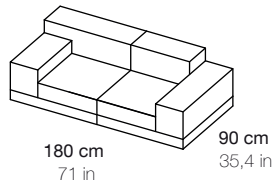

Stereo

branca

1 SEATER

2 SEATER

3 SEATER

3 SEATER + CHAISE

4 SEATER

Stereo

Seat height: 40 cm | 15,7 in

Arm height: 56 cm | 22 in

Back height: 69 cm | 27,2 in

*Cushions on request